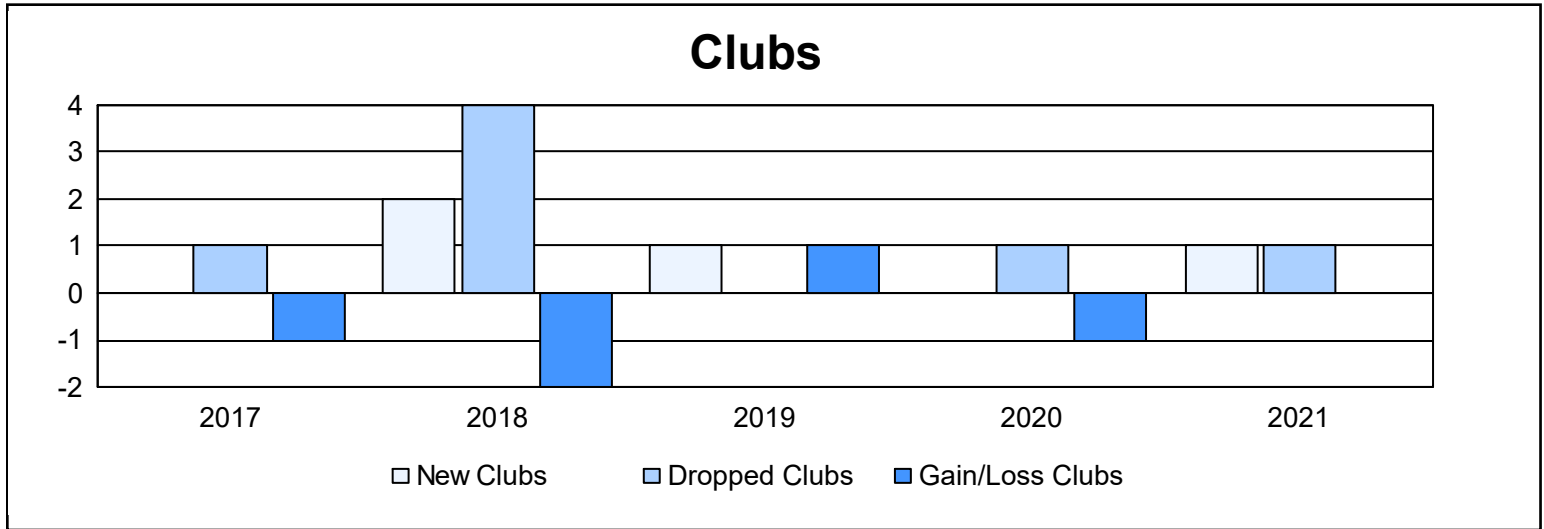

Year	New Clubs	Dropped Clubs	Gain/ Loss Clubs	New Members	Charter Members	Reinstate Members	Transfer Members	Total Member Added	Total Members Dropped	Gain/ Loss Members
2016-2017	0	1	-1	130	0	1	29	160	187	-27
2017-2018	2	4	-2	72	47	2	17	138	154	-16
2018-2019	1	0	1	97	27	1	12	137	167	-30
2019-2020	0	1	-1	84	1	1	29	115	142	-27
2020-2021	1	1	0	64	20	3	14	101	113	-12
<b>Average</b>	<b>1</b>	<b>1</b>	<b>-1</b>	<b>89</b>	<b>19</b>	<b>2</b>	<b>20</b>	<b>130</b>	<b>153</b>	<b>-22</b>

### Membership Composition June 2021 Cumulative