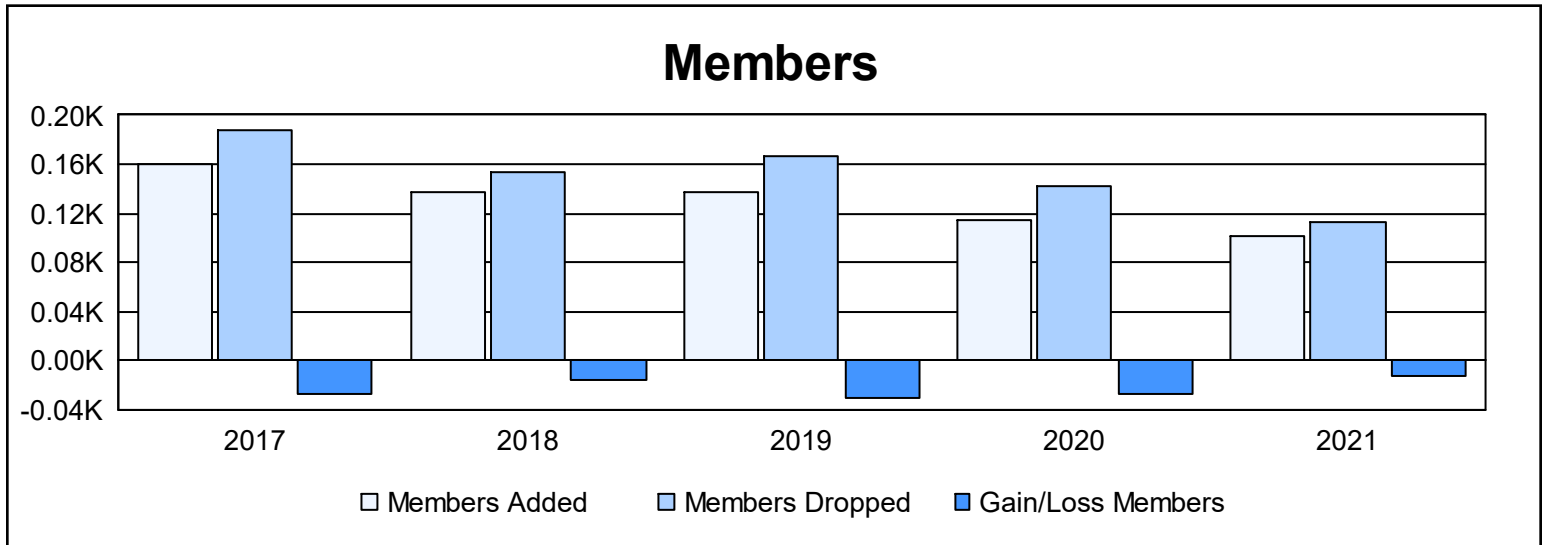

Year	New Clubs	Dropped Clubs	Gain/ Loss Clubs	New Members	Charter Members	Reinstate Members	Transfer Members	Total Member Added	Total Members Dropped	Gain/ Loss Members
2016-2017	0	1	-1	130	0	1	29	160	187	-27
2017-2018	2	4	-2	72	47	2	17	138	154	-16
2018-2019	1	0	1	97	27	1	12	137	167	-30
2019-2020	0	1	-1	84	1	1	29	115	142	-27
2020-2021	1	1	0	64	20	3	14	101	113	-12
<b>Average</b>	<b>1</b>	<b>1</b>	<b>-1</b>	<b>89</b>	<b>19</b>	<b>2</b>	<b>20</b>	<b>130</b>	<b>153</b>	<b>-22</b>

### Membership Composition June 2021 Cumulative